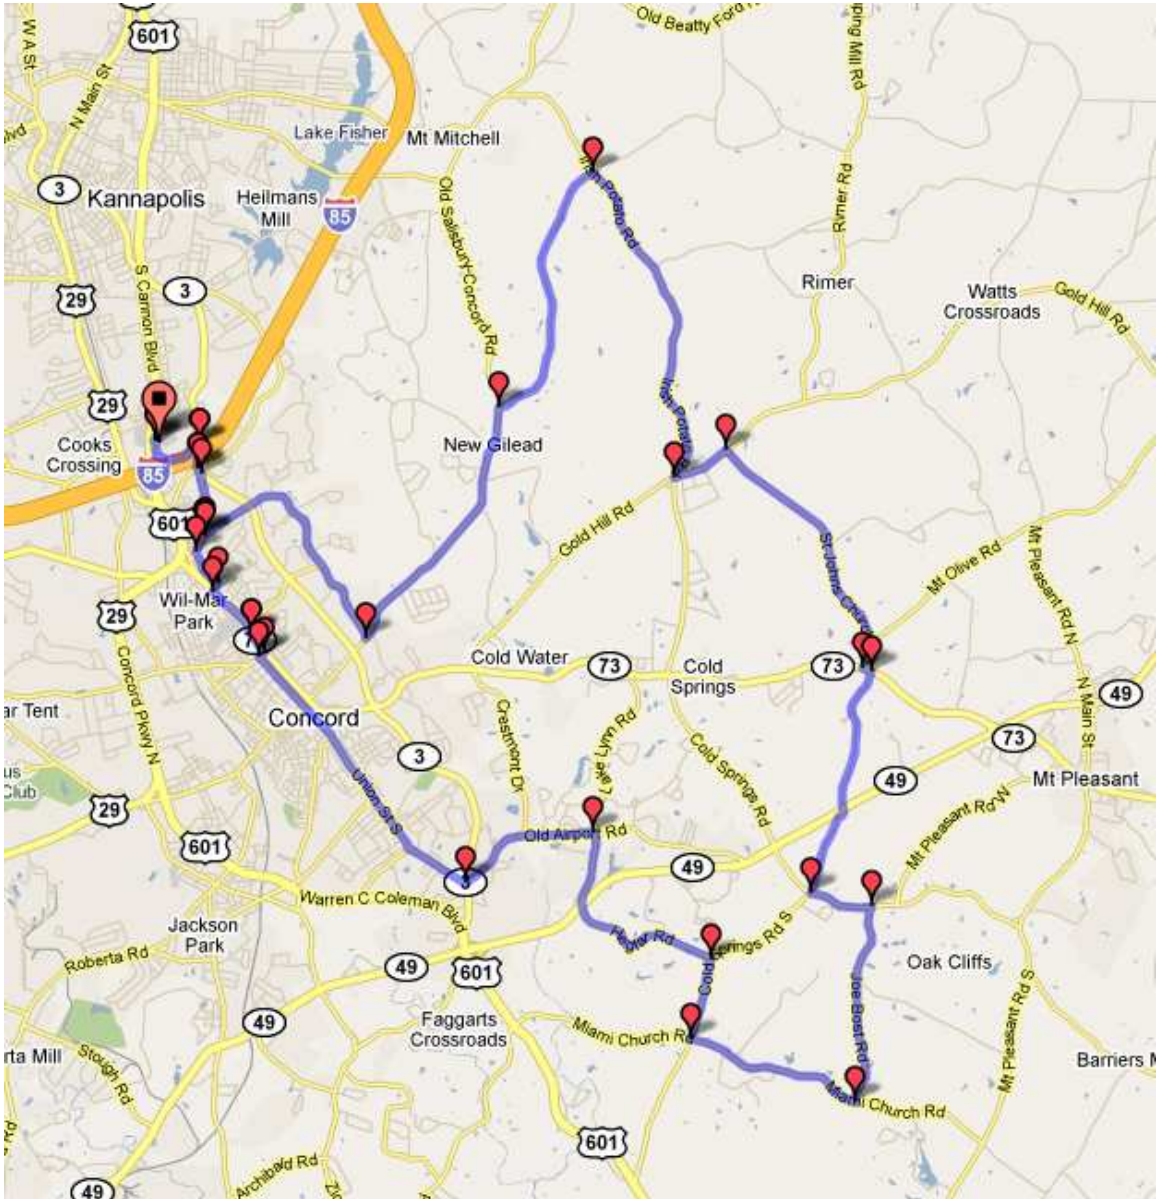

SAMBO A & B Rides

Leg (mi)	Total (mi)	Name	Directions
0.0	0.0	Start at Right Gear	
0.0	0.0	Turn Right	Take the 1st right onto Cloverleaf Pkwy
0.6	0.7	Turn Right	Turn right at N Carolina 3 S/Concord Lake Rd
0.3	0.9	Straight	Continue onto Lake Concord Rd NE
0.9	1.9	Turn Left	Slight left at Hospital St NE
0.0	1.9	Straight	Continue straight onto Lake Concord Rd NE
0.2	2.1	Turn Left	Turn left at Arbor St NE
0.4	2.5	Turn Right	Turn right at Palaside Dr NE
0.1	2.6	Turn Left	Turn left at Church St N
0.6	3.2	Turn Left	Take the 3rd left onto American Ave NE
0.0	3.2	Turn Left	Turn left at Church St N
0.2	3.5	Turn Right	Take the 1st right onto Buffalo Ave NW
0.1	3.5	Turn Left	Take the 1st left onto Union St N
3.2	6.8	Turn Left	Union St S turns slightly left and becomes Old Airport Rd
1.5	8.3	Turn Right	Take the 1st right onto Heglar Rd
2.4	10.8	Turn Right	Turn right at Cold Springs Rd S
0.9	11.6	Turn Left	Take the 1st left onto Miami Church Rd
1.9	13.5	Turn Left	Take the 1st left onto Joe Bost Rd
2.1	15.7	Turn Left	Take the 1st left onto Cold Springs Rd
0.7	16.3	Turn Right	Take the 1st right onto Walker Rd
2.5	18.8	Turn Left	Turn left at N Carolina 73 W
0.1	18.9	Turn Right	Take the 1st right onto St Johns Church Rd
3.0	21.9	Turn Left	Turn left at Gold Hill Rd
0.6	22.5	Turn Right	Take the 2nd right onto Irish Potato Rd
3.6	26.1	Turn Left	Take the 1st left onto Sapp Rd
2.9	29.0	Turn Left	Turn left at Old Salisbury-Concord Rd
2.9	32.0	Turn Right	Turn right at Burrage Rd NE
2.7	34.7	Turn Right	Turn right at Lake Concord Rd NE
0.6	35.3	Turn Left	Take the 1st left onto Branchview Dr NE
0.1	35.4	Straight	Continue onto Concord Lake Rd/Lake Concord Dr NE Continue to follow Concord Lake Rd
0.3	35.6	Turn Left	Take the 1st left onto Cloverleaf Pkwy
0.6	36.3	Turn Right	Turn right at Cloverleaf Plaza

SAMBO A & B Rides

Address of Start:

**The Right Gear
863 Cloverleaf Plaza
Kannapolis NC 28083**